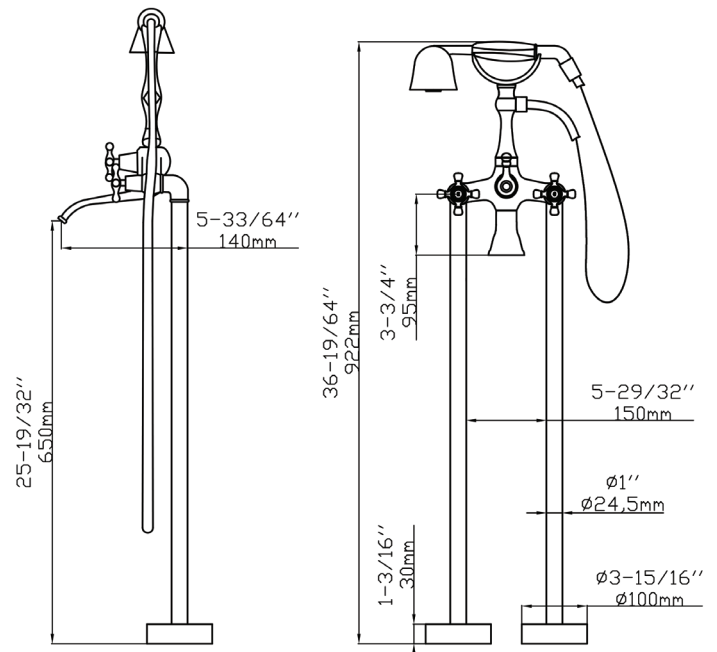

Features

- Solid brass body
- Ceramic disc cartridge
- Two cross handles
- Fixed tub spout
- Telephone style handshower rests in cradle when not in use
- Floor mount
- Brass handshower with 59" stainless steel spiral hose
- Handshower spray setting: full body spray
- Includes floor mount tub filler rough-in valve with solid brass body
- Handshower is limited to 2.5 gpm (9.5L/min) @ 80 psi
- Bathtub spout minimum 2.4 gpm (9.0L/min) @ 20 psi

Warranty

- Lifetime Limited Warranty for residential use
- 5 Year Limited Warranty for commercial use

Specified Model

Model	T4210
Tub Filler Height	36 ¹⁹ / ₆₄ " (922 mm)
Spout Reach	5 ³³ / ₆₄ " (140 mm)
Floor to Spout	25 ¹⁹ / ₃₂ " (650 mm)
Flow Rate	2.5 gpm max (9.5L/min) @ 80 psi
Shipping Weight	28 lbs.
Material	brass construction
Valve Type	single function
Installation	floor mount

To Be Specified:

	Finish
<input type="checkbox"/>	PC Polished Chrome
<input type="checkbox"/>	BN Brushed Nickel
<input type="checkbox"/>	ORB Oil Rubbed Bronze

Codes/Standards

Certified to CUPC

Notes

Install this product according to the installation instructions.