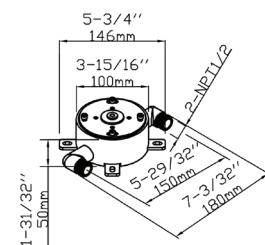

Codes/Standards

Certified to CUPC

Notes

Install this product according to the installation instructions.